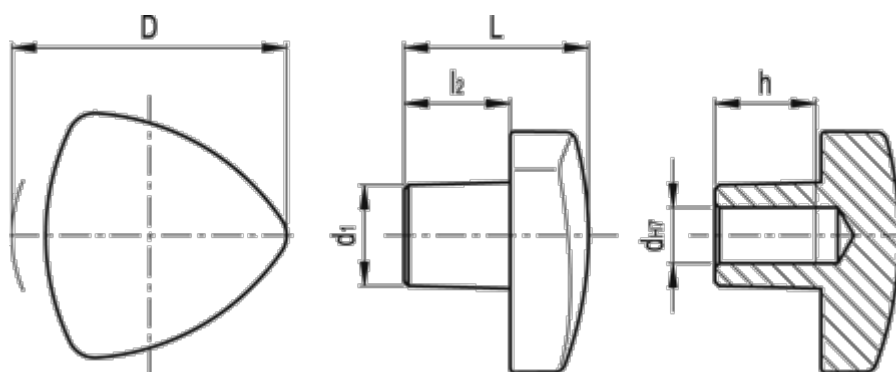

Article number: 20064172

Description: E+G Lock knob GN 5339.5-32-6-C-PL
St. steel

Measures

D = 32

d1 = 12

d H7 = 6

h = 12

L = 21

l2 = 12

Weight (g) = 58